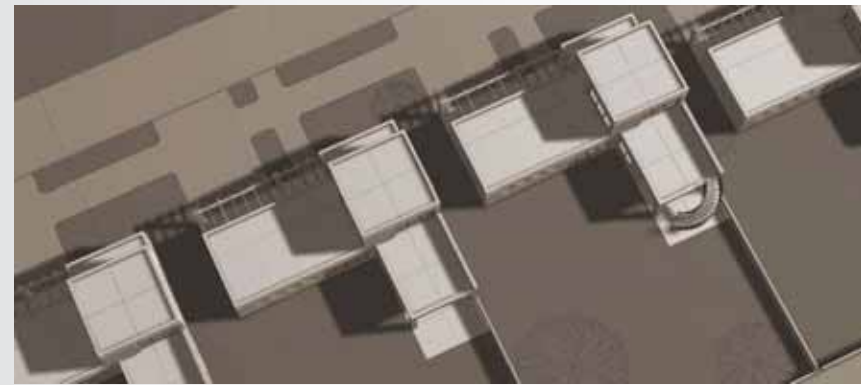

concept design of a café situated
in Prague near on Vytoň near
Vltava

café on Vytoň
2004

concept design of a café situated
in Prague near on Vytoň near
Vltava

/interior concept

family house in Rozhanovce/